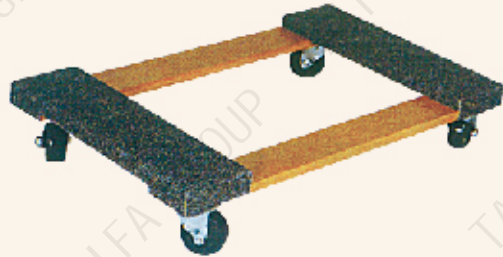

T0500 (TC0500)
Own Weight(kg):5.5
Load Capacity(kg):300
Wheel:3"
Body Size (LxWxH)(mm):
760x460x140