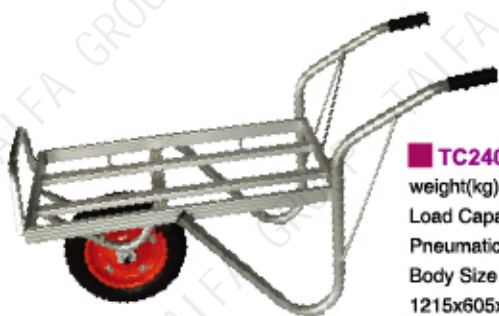

TC2402
weight(kg):6.5
Load Capacity(kg):120
Pneumatic Tyre:13"x3"
Body Size (LxWxH)(mm):
1215x605x580