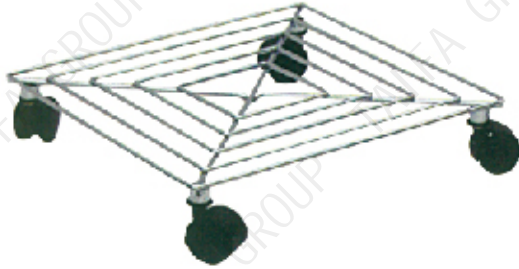

中国驰名商标
Well-known Trademark of China

工具车 TOOL CART

T0310 (TC0310)
Own Weight(kg):1.1
Load Capacity(kg):5
Wheel:1.5"
Body Size (LxWxH)(mm):
350x350x75