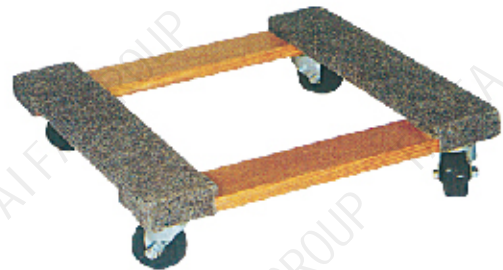

T0504 (TC0501)
Own Weight(kg):4.5
Load Capacity(kg):300
Wheel:3"
Body Size (LxWxH)(mm):
510x510x140