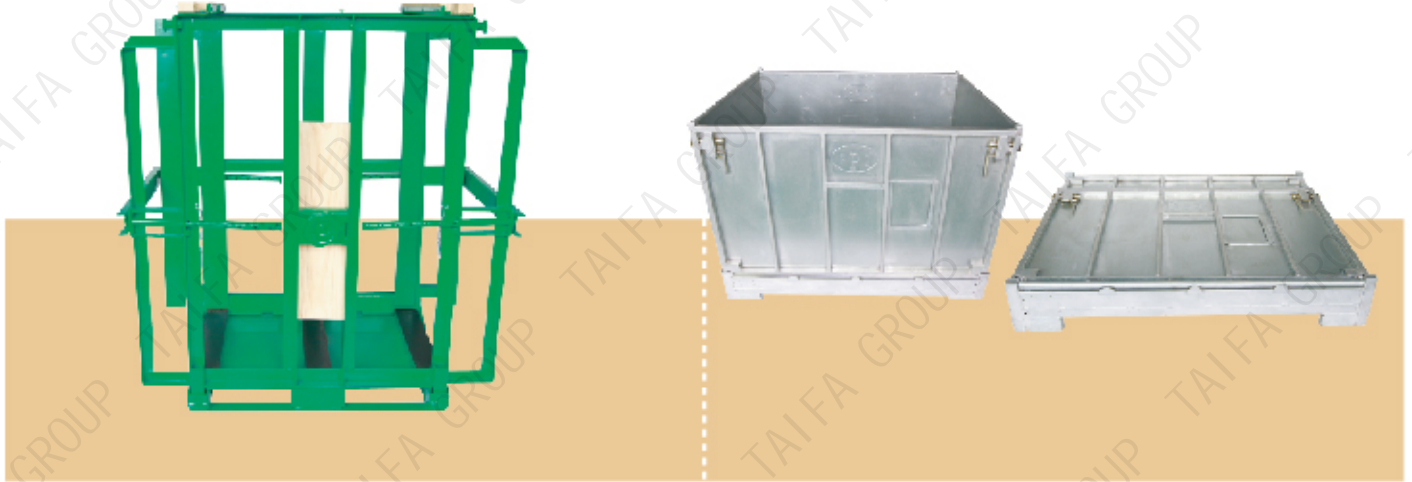

T50
weight(kg):12
Load Capacity(kg):150
Body Size (LxWxH)(mm):
900x300x1780

T53
weight(kg):54.2
Load Capacity(kg):800
Body Size (LxWxH)(mm):
1195x450x1823

T54 (SF22)
weight(kg):21.8
Load Capacity(kg):165
Body Size (LxWxH)(mm):
950x495x1900

T57
weight(kg):35
Load Capacity(kg):800
Body Size (LxWxH)(mm):
920x465x1827

中国驰名商标
Well-known Trademark of China

工具车 TOOL CART

■ T0003 (L-T玻璃架子)

weight(kg):143.2
Body Size (LxWxH)(mm):
1350x750x1430

■ T006 (GPS大筐)

weight(kg):150
Load Capacity(kg):1000
Body Size (LxWxH)(mm):
1465x1148x1115