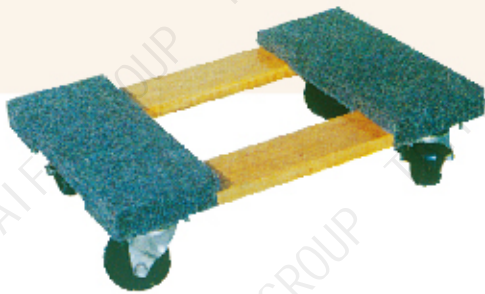

T0502 (TC0500-1)
Own Weight(kg):3.8
Load Capacity(kg):200
Wheel:3"
Body Size (LxWxH)(mm):
460x310x135