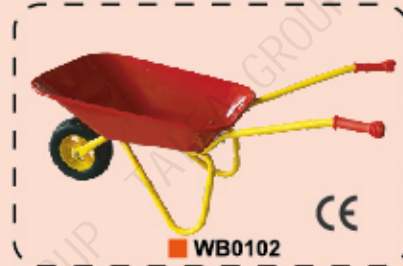

手推车 WHEEL BARROW

中国驰名商标
Well-known Trademark of China

WB0102
Load Capacity(kg):5
Own Weight(kg):2.3
Water capacity(L):9
Sand Capacity(CBF):0.4
Wheel:6.5 " x2.4 "
L/H/C(mm):790x365x370
A/B/h(mm):475x370x110