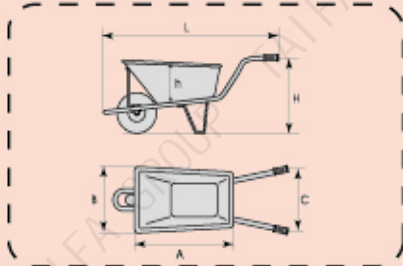

手推车 WHEEL BARROW

中国驰名商标
Well-known Trademark of China

WB0102
Load Capacity(kg):5
Own Weight(kg):2.3
Water capacity(L):9
Sand Capacity(CBF):0.4
Wheel:6.5 " x2.4 "
L/H/C(mm):790x365x370
A/B/h(mm):475x370x110